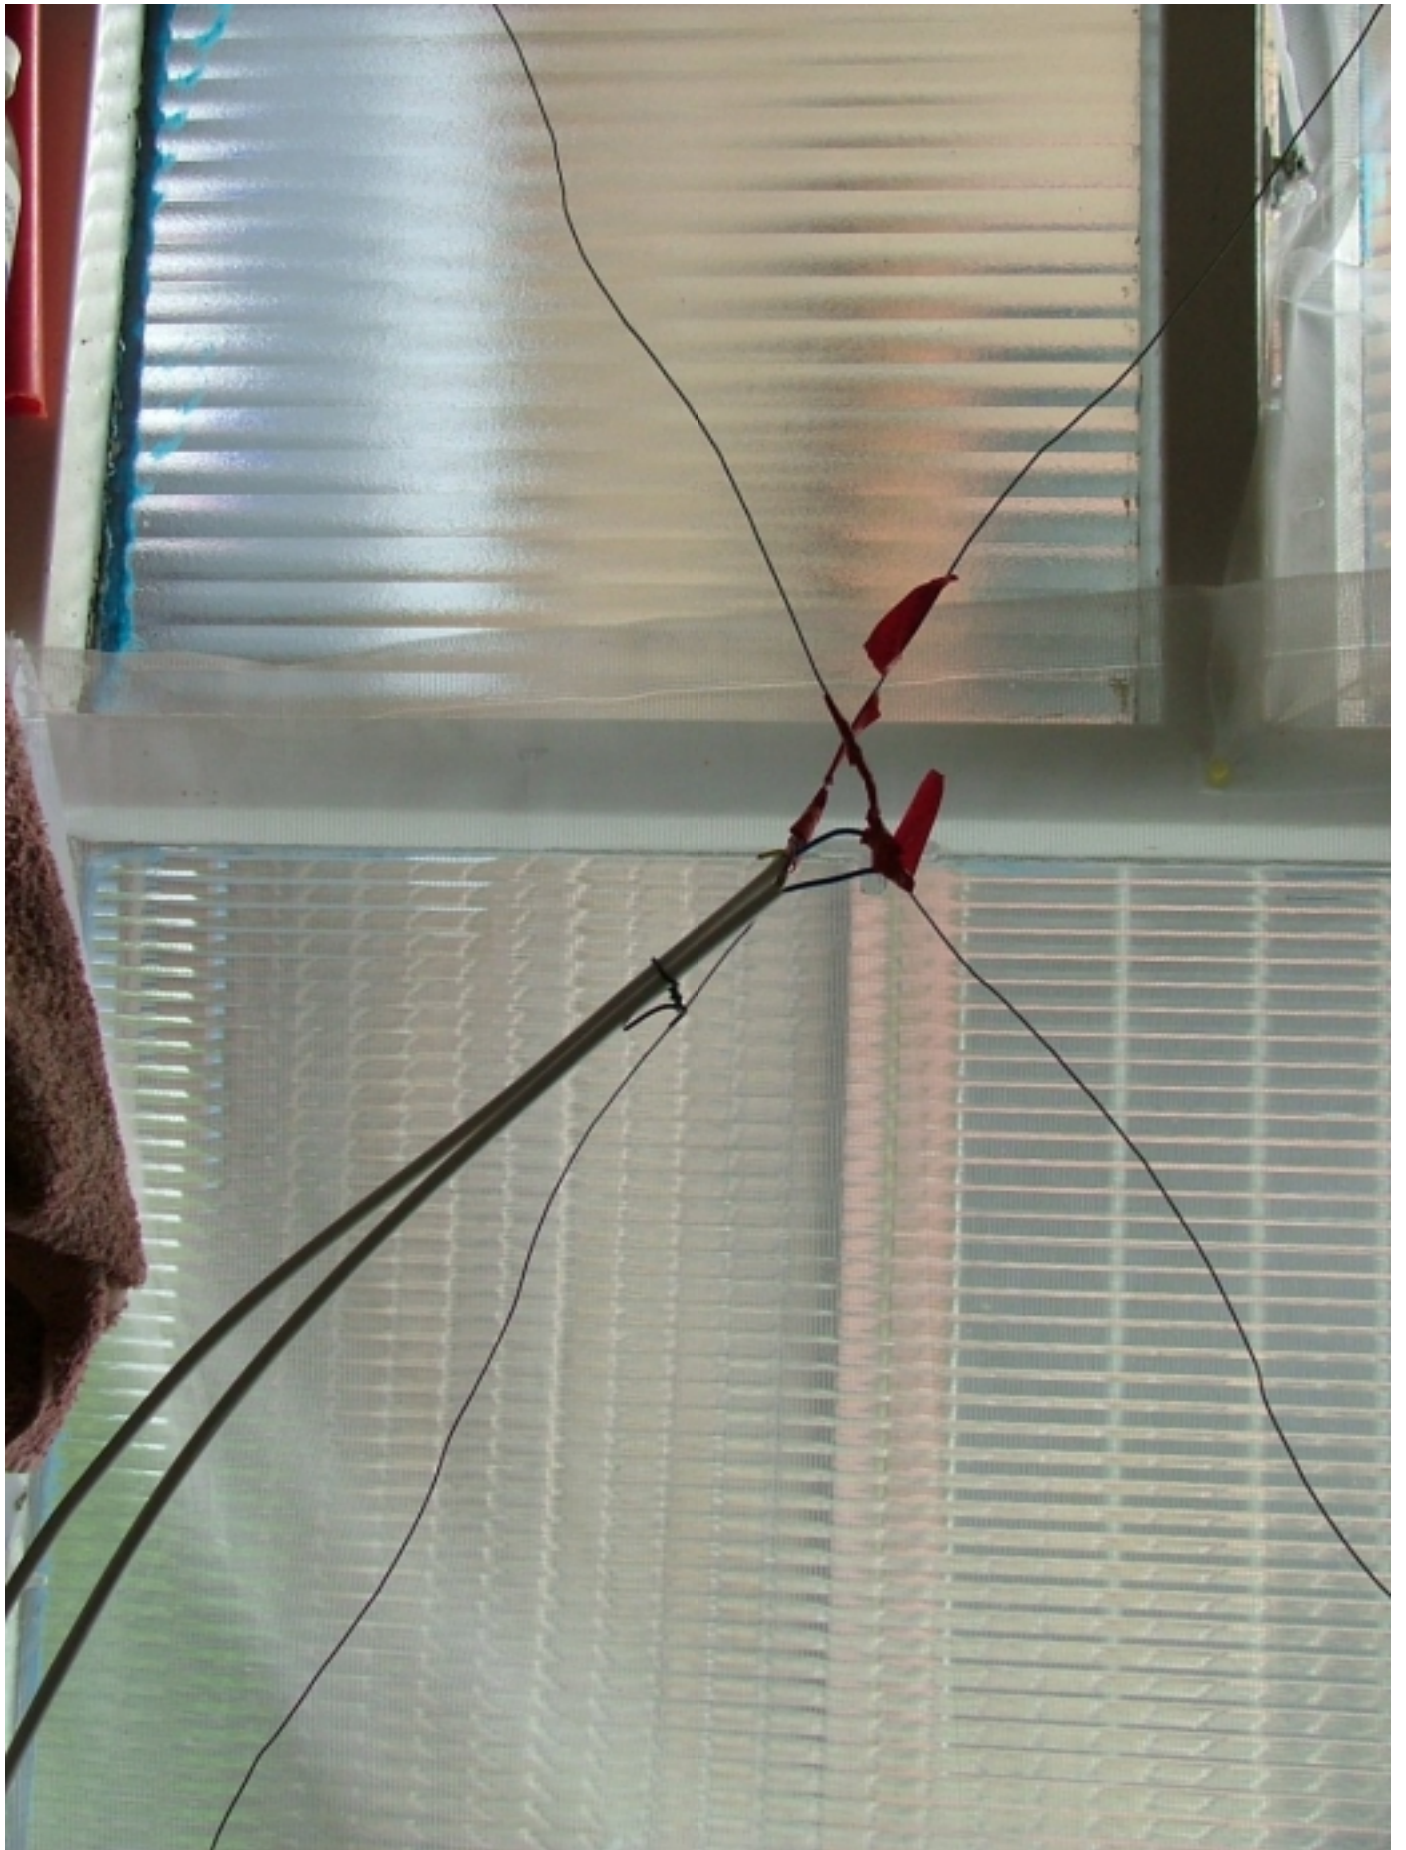

Bare electrical wires crossed over all the windows in the premises. The wires were plugged into the mains electric and were live at the time of entry. LEB attended and tested the traps. All were conducting 240v.

All found address in Kent during a cannabis factory raid.

The broomstick leaning against the door is has a flex of cord attached. The cord is then connected to the door handle and plugged into the mains supply.

More window traps.

CS gas, the strong stuff....